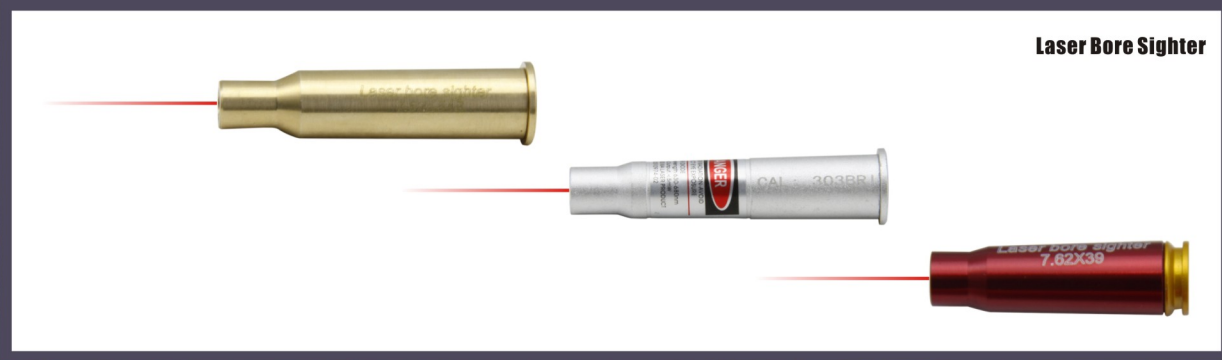

LBS-001U

Laser Bore Sighter

Item NO	Size	NW	Material	Specifications
LBS-45	1.14"x0.47"x0.47"	12g	Bronze	Laser bore sighter CAL:.45ACP
LBS-30	1.30"x0.35"x0.35"	6g	Bronze	Laser bore sighter CAL:.30
LBS-222	1.57"x0.39"x0.39"	8g	Bronze	Laser bore sighter CAL:.222REM
LBS-76239	1.54"x0.47"x0.47"	16g	Bronze	Laser bore sighter CAL:7.62x39
LBS-223	1.77"x0.39"x0.39"	8g	Bronze	Laser bore sighter CAL:.223
LBS-308	1.81"x0.47"x0.47"	24g	Bronze	Laser bore sighter CAL:.308
LBS-3030	2.04"x0.51"x0.51"	16g	Bronze	Laser bore sighter CAL:30-30WIN
LBS-76254	2.13"x0.55"x0.55"	28g	Bronze	Laser bore sighter CAL:7.62x54R
LBS-6555	2.24"x0.47"x0.47"	26g	Bronze	Laser bore sighter CAL:6.5x55
LBS-757	2.13"x0.55"x0.55"	28g	Bronze	Laser bore sighter CAL:7x57R
LBS-8	2.21"x0.47"x0.47"	28g	Bronze	Laser bore sighter CAL:8mm
LBS-7	2.20"x0.51"x0.51"	36g	Bronze	Laser bore sighter CAL:7mm
LBS-3006	2.48"x0.51"x0.51"	24g	Bronze	Laser bore sighter CAL: 30-06/0.25-06/.270WIN
LBS-300	2.64"x0.55"x0.55"	40g	Bronze	Laser bore sighter CAL:300WIN
LBS-303	2.20"x0.59"x0.59"	8g	Aluminium	Laser bore sighter CAL:303BRI
LBS-857	2.24"x0.51"x0.51"	12g	Aluminium	Laser bore sighter CAL:8x57JS
LBS-857R	2.24"x0.51"x0.51"	10g	Aluminium	Laser bore sighter CAL:8x57JRS
LBS-9362	2.48"x0.47"x0.47"	12g	Aluminium	Laser bore sighter CAL:9.3x62
LBS-50	3.94"x0.83"x0.83"	44g	Aluminium	Laser bore sighter CAL:.50BMG
LBS-762	1.54"x0.47"x0.47"	16g	Aluminium	Laser bore sighter CAL:7.62X39
LBS-12	2.40"x0.87"x0.87"	46g	Aluminium	Laser bore sighter CAL:12GA